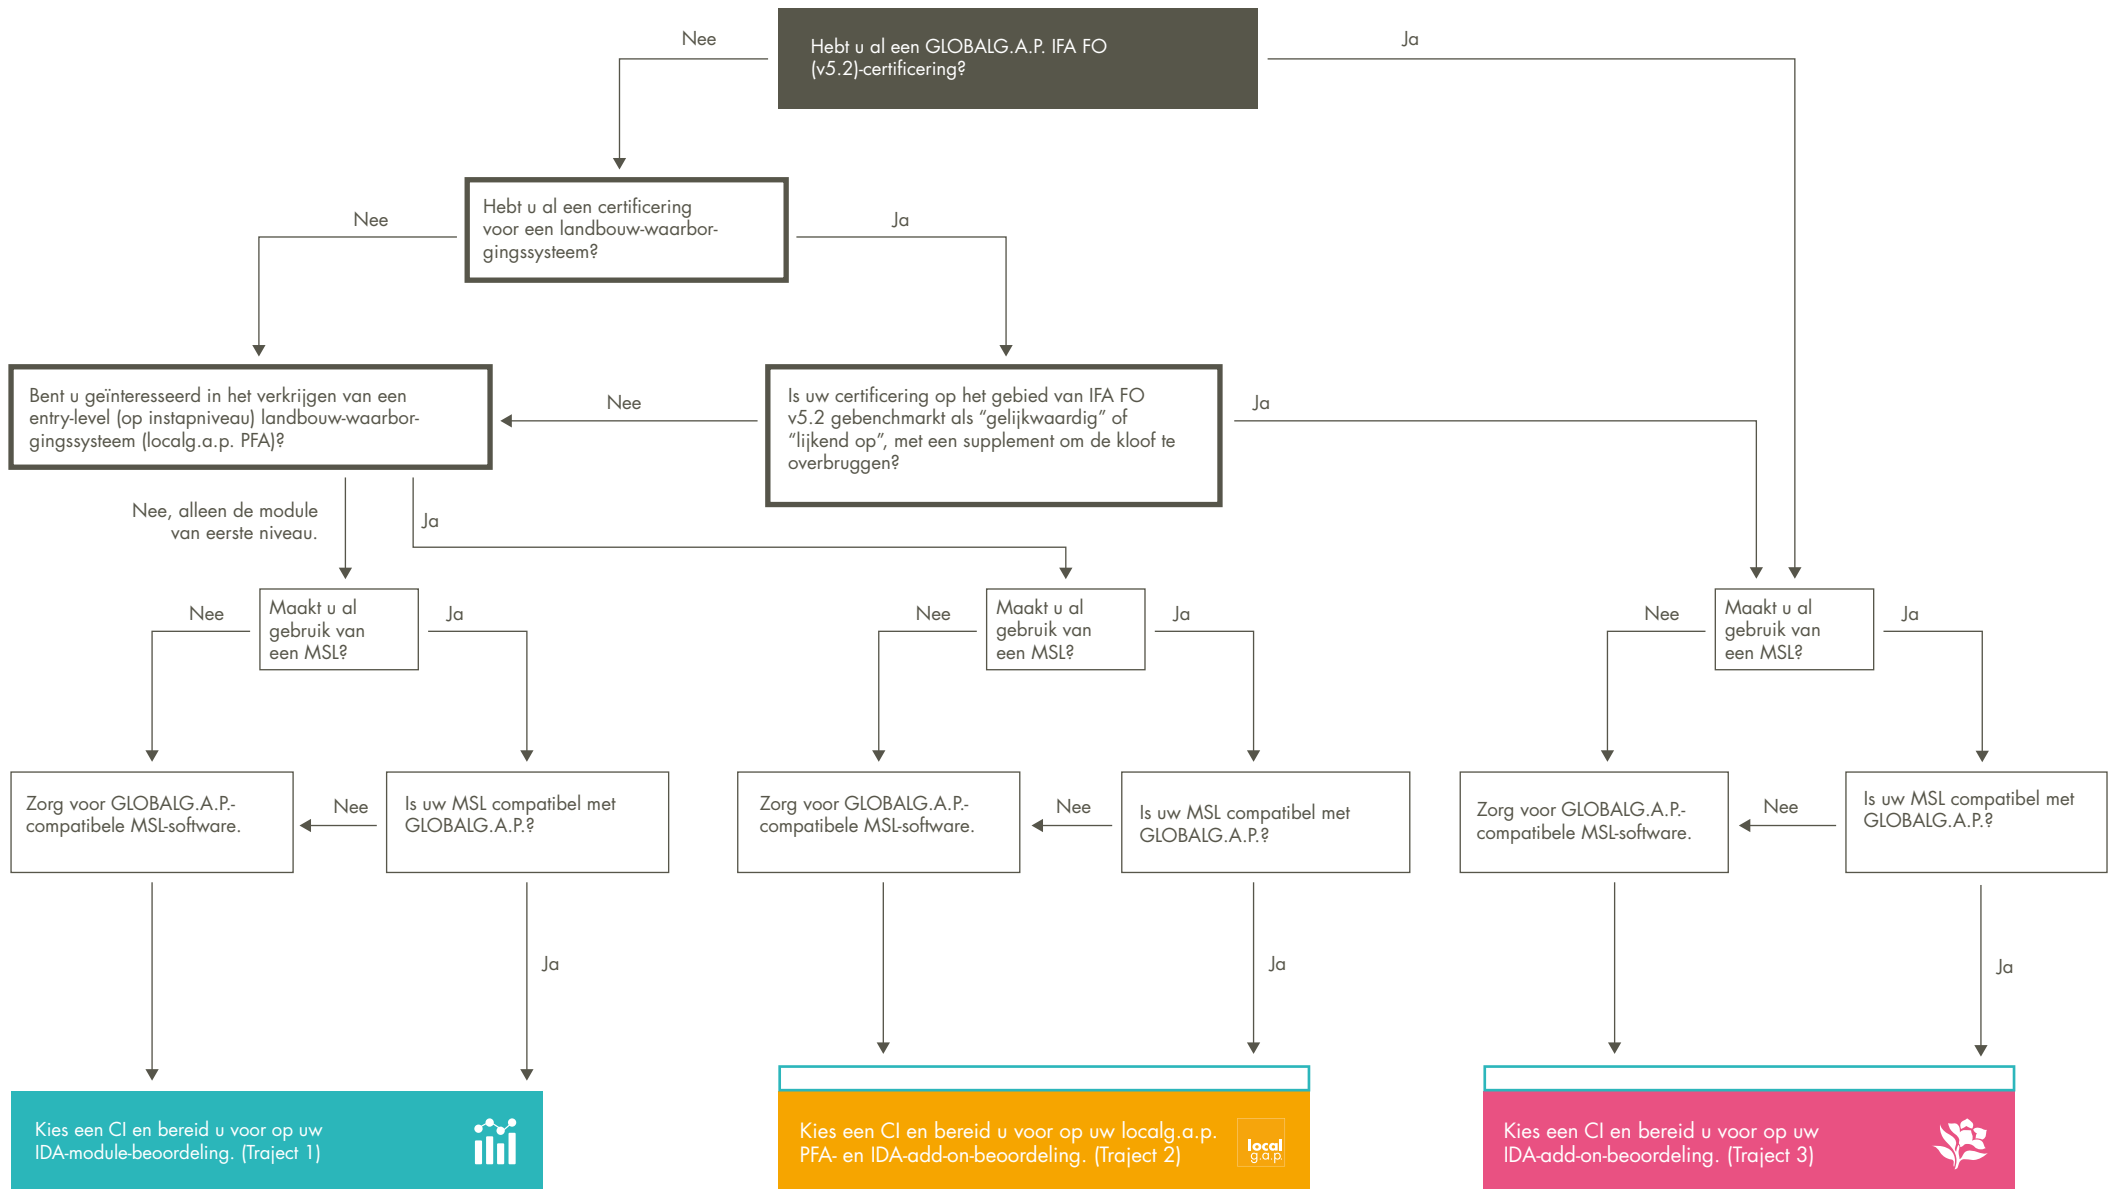

GLOBALG.A.P. IMPACT-DRIVEN APPROACH BESLISSINGBOOM

Sleutel:
 CI = certificerende instelling
 MSL = managementsysteem voor de landbouw
 IFA = Integrated Farm Assurance
 PFA = Primary Farm Assurance
 IDA = impactgerichte aanpak